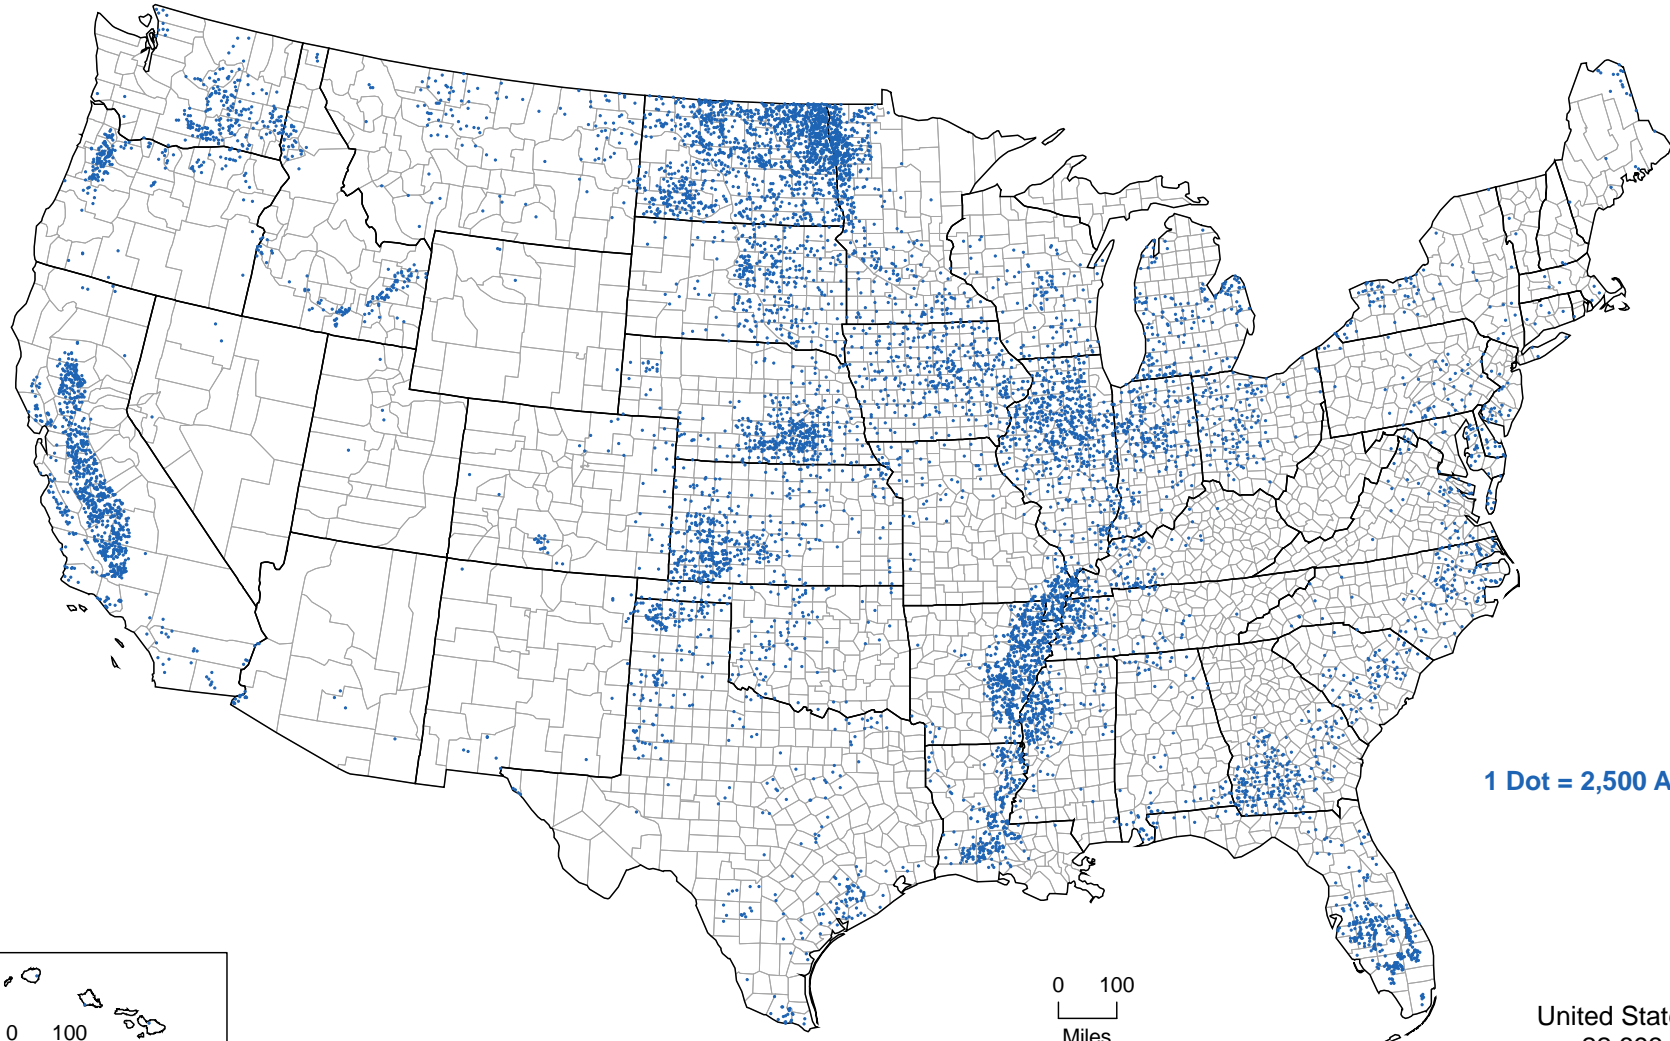

Acres Treated with Chemicals to Control Disease in Crops and Orchards: 2007

0 200
Miles

1 Dot = 2,500 Acres

United States Total
22,693,212

0 100
Miles

07-M110
U.S. Department of Agriculture, National Agricultural Statistics Service

2007 Census of Agriculture

0 100
Miles